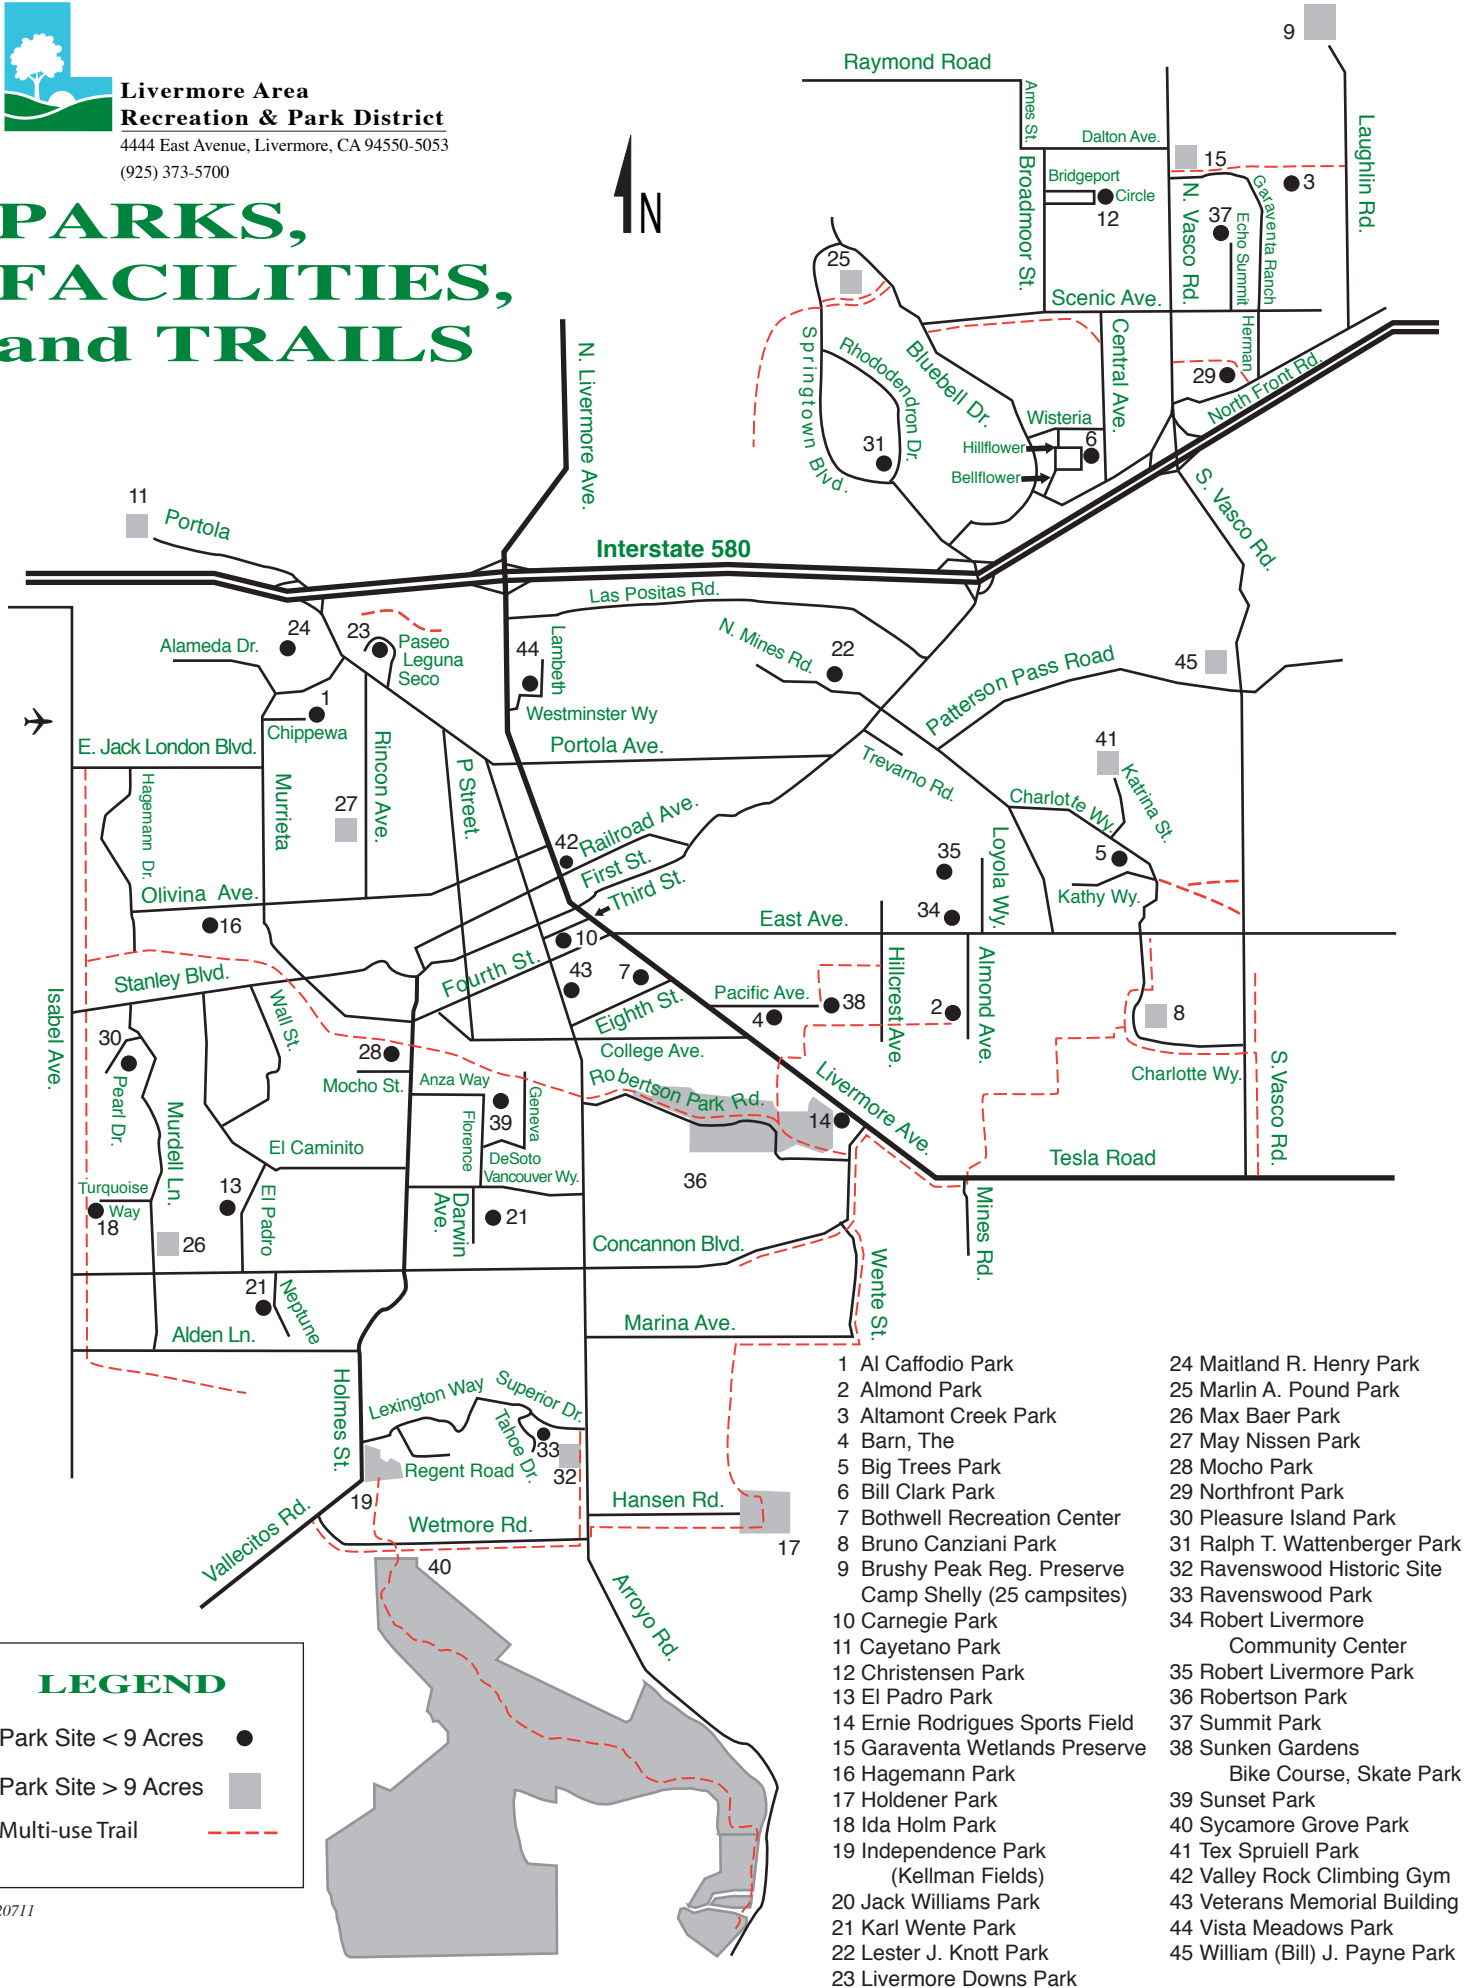

**Livermore Area
Recreation & Park District**
4444 East Avenue, Livermore, CA 94550-5053
(925) 373-5700

PARKS, FACILITIES, and TRAILS

- | | |
|---|--|
| 1 Al Caffodio Park | 24 Maitland R. Henry Park |
| 2 Almond Park | 25 Marlin A. Pound Park |
| 3 Altamont Creek Park | 26 Max Baer Park |
| 4 Barn, The | 27 May Nissen Park |
| 5 Big Trees Park | 28 Mocho Park |
| 6 Bill Clark Park | 29 Northfront Park |
| 7 Bothwell Recreation Center | 30 Pleasure Island Park |
| 8 Bruno Canziani Park | 31 Ralph T. Wattenberger Park |
| 9 Brushy Peak Reg. Preserve
Camp Shelly (25 campsites) | 32 Ravenswood Historic Site |
| 10 Carnegie Park | 33 Ravenswood Park |
| 11 Cayetano Park | 34 Robert Livermore
Community Center |
| 12 Christensen Park | 35 Robert Livermore Park |
| 13 El Padro Park | 36 Robertson Park |
| 14 Ernie Rodrigues Sports Field
(Kellman Fields) | 37 Summit Park |
| 15 Garaventa Wetlands Preserve | 38 Sunken Gardens
Bike Course, Skate Park |
| 16 Hagemann Park | 39 Sunset Park |
| 17 Holdener Park | 40 Sycamore Grove Park |
| 18 Ida Holm Park | 41 Tex Spruiell Park |
| 19 Independence Park
(Kellman Fields) | 42 Valley Rock Climbing Gym |
| 20 Jack Williams Park | 43 Veterans Memorial Building |
| 21 Karl Wente Park | 44 Vista Meadows Park |
| 22 Lester J. Knott Park | 45 William (Bill) J. Payne Park |
| 23 Livermore Downs Park | |